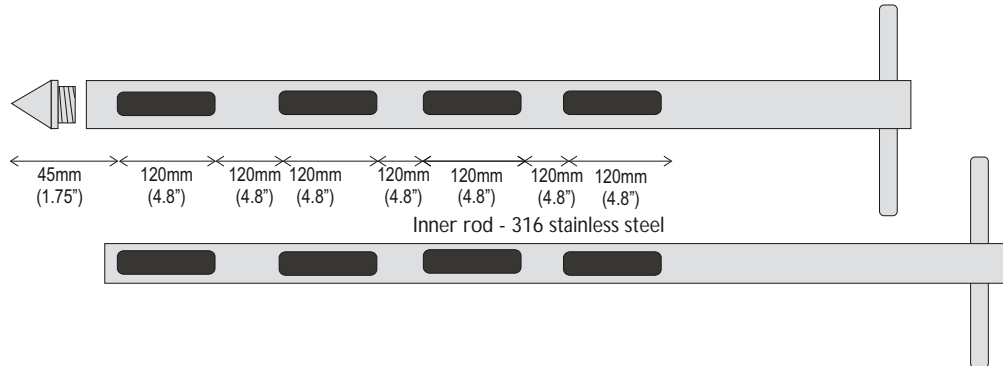

**Exploded View of a Slot Sampler - Type 1210A-600 and 1210B-600**

**Exploded View of a Slot Sampler - Type 1210A-1000 and 1210B-1000**

Pocket Width - 15mm

Diameter of Outer Tube = 25mm

Bore of Inner Tube = 16mm

### Exploded View of a Slot Sampler - Type 1210A-1500 and 1210B-1500