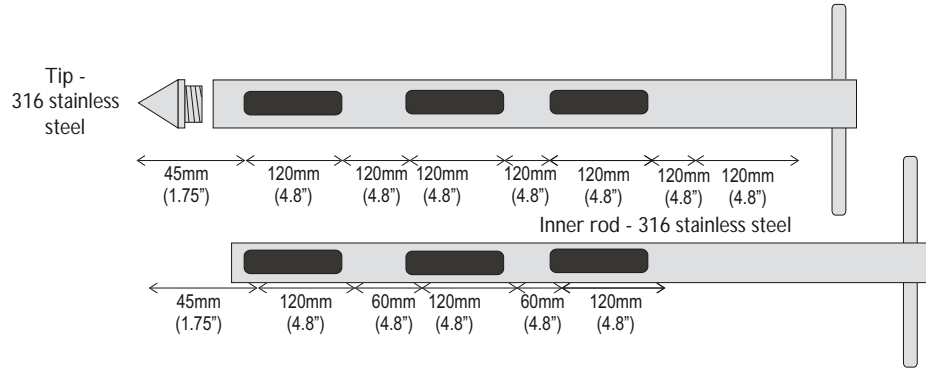

**Exploded View of a Slot Sampler - Type 1210A-600 and 1210B-600**

**Exploded View of a Slot Sampler - Type 1210A-1000 and 1210B-1000**

Pocket Width - 15mm

Diameter of Outer Tube = 25mm

Bore of Inner Tube = 16mm

### Exploded View of a Slot Sampler - Type 1210A-1500 and 1210B-1500