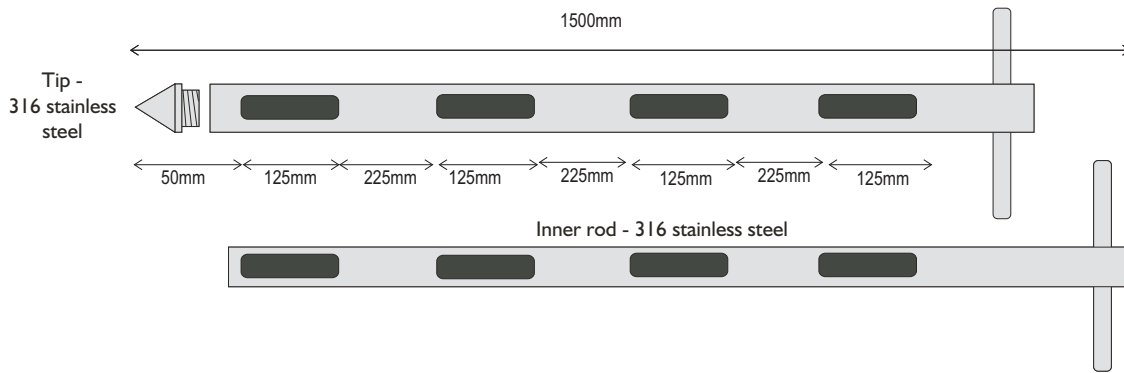

(866) 244-1578
QAQC LAB LLC 593 HOLLY HAVEN WEEMS VA 22576

Exploded View of a Pocket Sampler - Type I 220J-900

Exploded View of a Pocket Sampler - Type I 220J-1500

Pocket Width - 20mm

(866) 244-1578

QAQC LAB LLC 593 HOLLY HAVEN WEEMS VA 22576

Exploded View of a Pocket Sampler - Type 1220J-2000