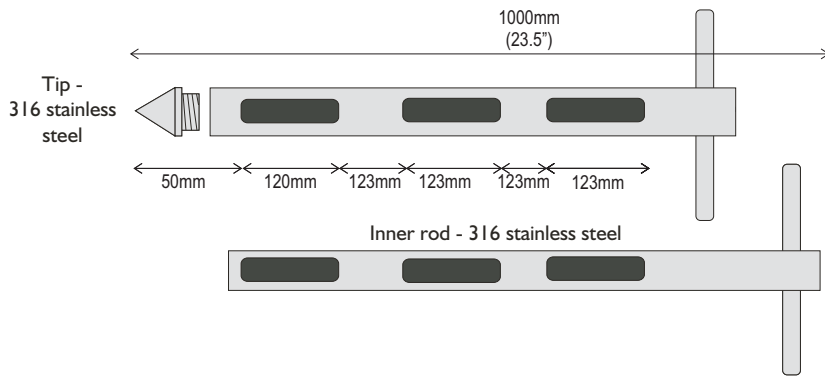

(866) 244-1578
QAQC LAB LLC 593 HOLLY HAVEN WEEMS VA 22576

Exploded View of a Pocket Sampler - Type I 220J-900

Exploded View of a Pocket Sampler - Type I 220J-1500

Pocket Width - 20mm

(866) 244-1578

QAQC LAB LLC 593 HOLLY HAVEN WEEMS VA 22576

Exploded View of a Pocket Sampler - Type 1220J-2000