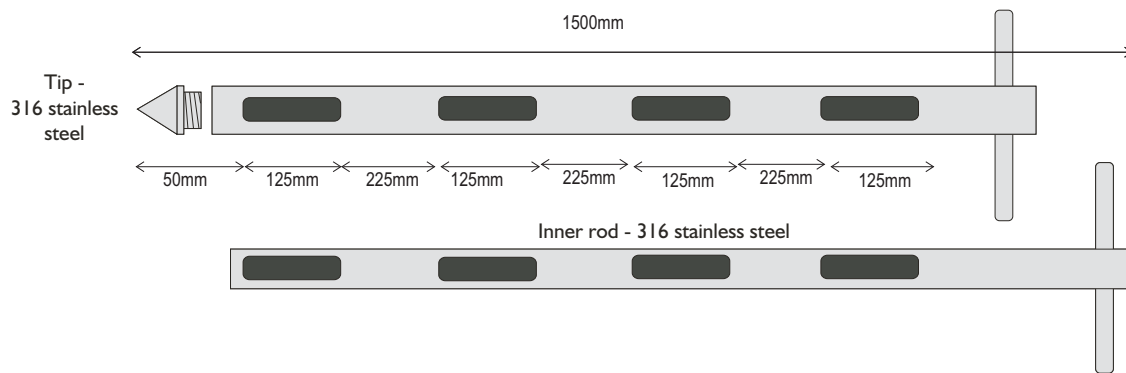

QAQC LAB

www.qclabequipment.com

Exploded View of a Pocket Sampler - Type I 220J-900

Exploded View of a Pocket Sampler - Type I 220J-1500

Pocket Width - 20mm

Exploded View of a Pocket Sampler - Type 1220J-2000