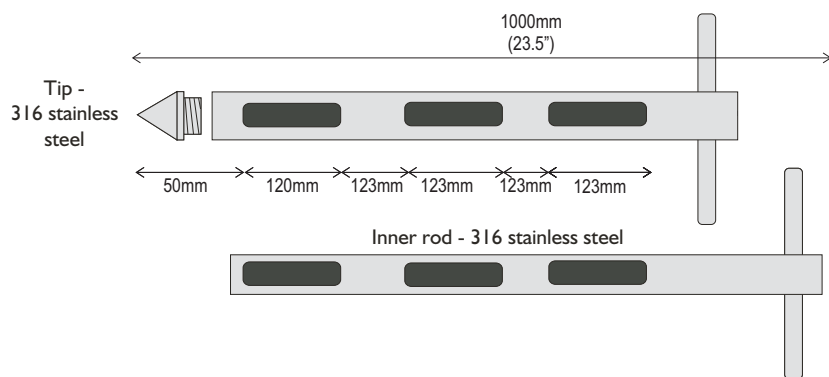

QAQC LAB

www.qclabequipment.com

Exploded View of a Pocket Sampler - Type I 220J-900

Exploded View of a Pocket Sampler - Type I 220J-1500

Pocket Width - 20mm

Exploded View of a Pocket Sampler - Type 1220J-2000