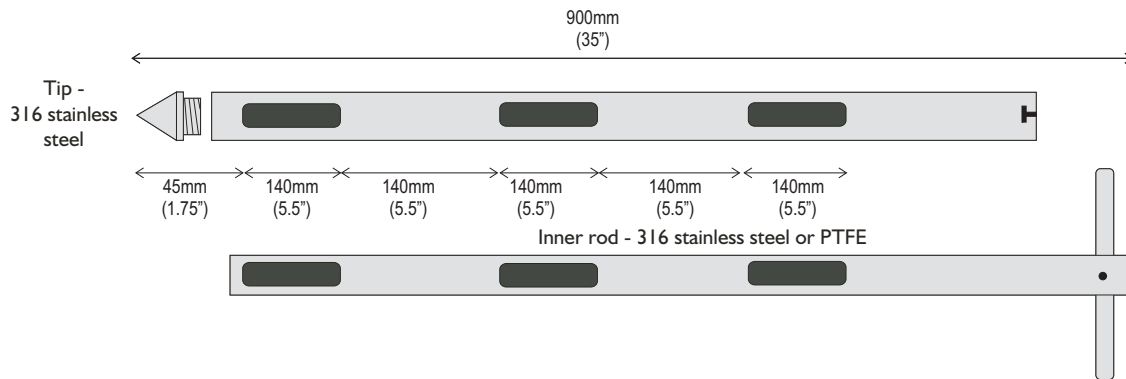

### Exploded View of a Pocket Sampler - Type I 220A-600 or I 220B-600

### Exploded View of a Pocket Sampler - Type I 220A-900 or I 220B-900

Pocket Width - 11mm

(866) 244-1578

QALAB LLC 593 HOLLY HAVEN WEEMS VA 22576

### Exploded View of a Pocket Sampler - Type I220A-I500 or I220B-I500