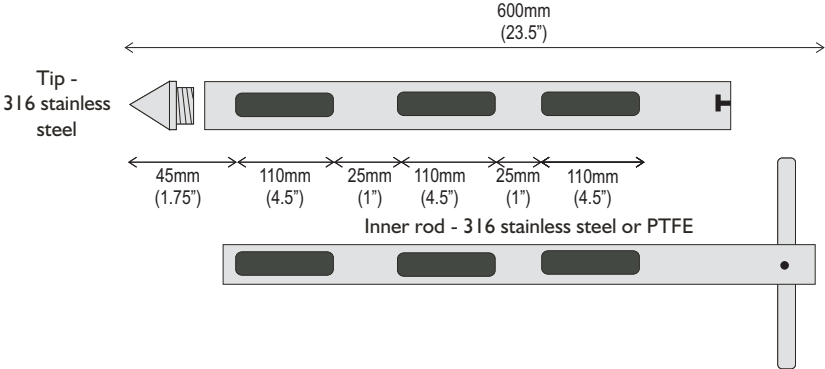

Exploded View of a Pocket Sampler - Type I 220A-600 or I 220B-600

Exploded View of a Pocket Sampler - Type I 220A-900 or I 220B-900

Pocket Width - 11mm

Exploded View of a Pocket Sampler - Type I 220A-I 500 or I 220B-I 500