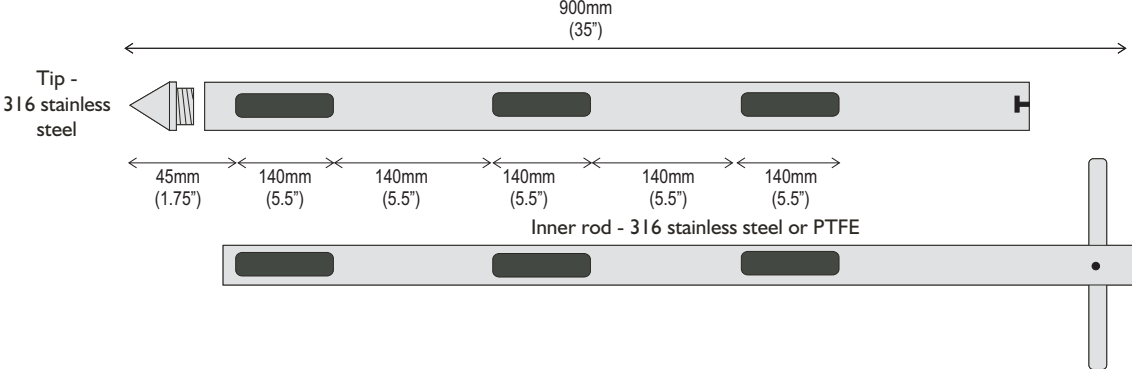

Exploded View of a Pocket Sampler - Type I 220A-600 or I 220B-600

Exploded View of a Pocket Sampler - Type I 220A-900 or I 220B-900

Pocket Width - 11mm

Exploded View of a Pocket Sampler - Type I 220A-I 500 or I 220B-I 500