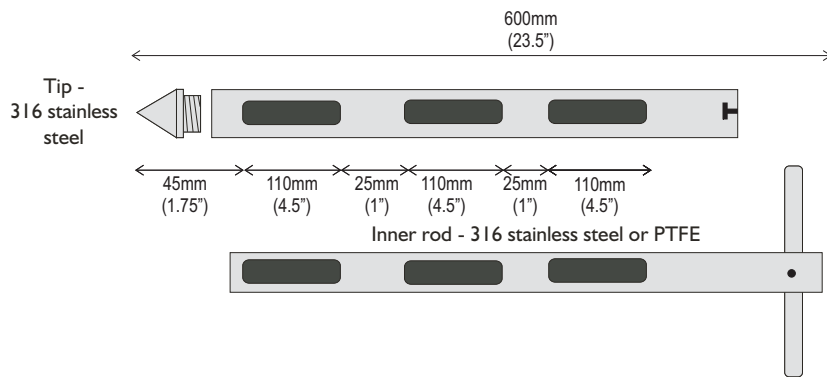

### Exploded View of a Pocket Sampler - Type I 220A-600 or I 220B-600

### Exploded View of a Pocket Sampler - Type I 220A-900 or I 220B-900

Pocket Width - 11mm

(866) 244-1578

QALAB LLC 593 HOLLY HAVEN WEEMS VA 22576

### Exploded View of a Pocket Sampler - Type I220A-I500 or I220B-I500