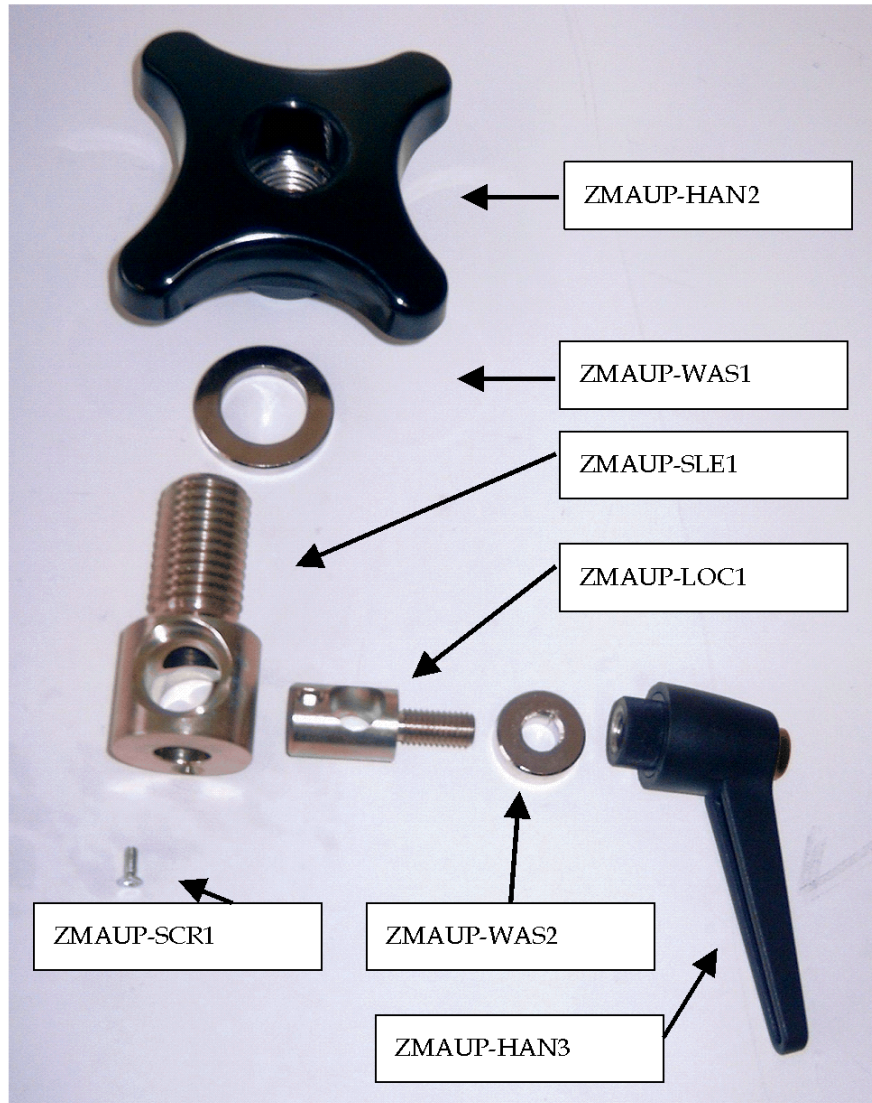

# Clamp assembly components

0711

Used on - Octagon 2000 Digital  
EFL1 and EFL2  
Powermatic